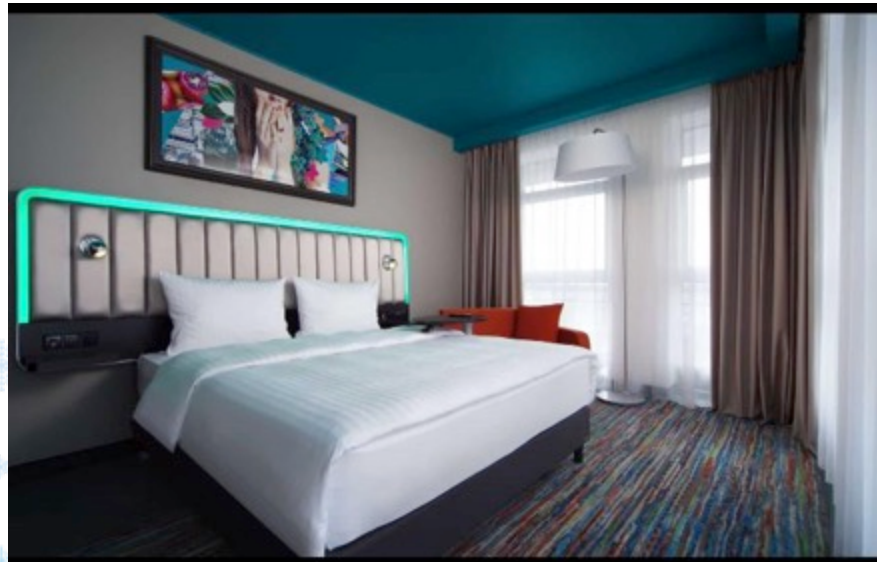

CanCham Christmas

SUPPORTING **N**āc līdzās!

park inn
by Radisson
RIGA VALDEMARA

One night stay at Superior Room (including breakfast, for 2 persons)

CanCham Christmas

SUPPORTING

Nāc līdzās!

17 years
creating your smile
latviadental