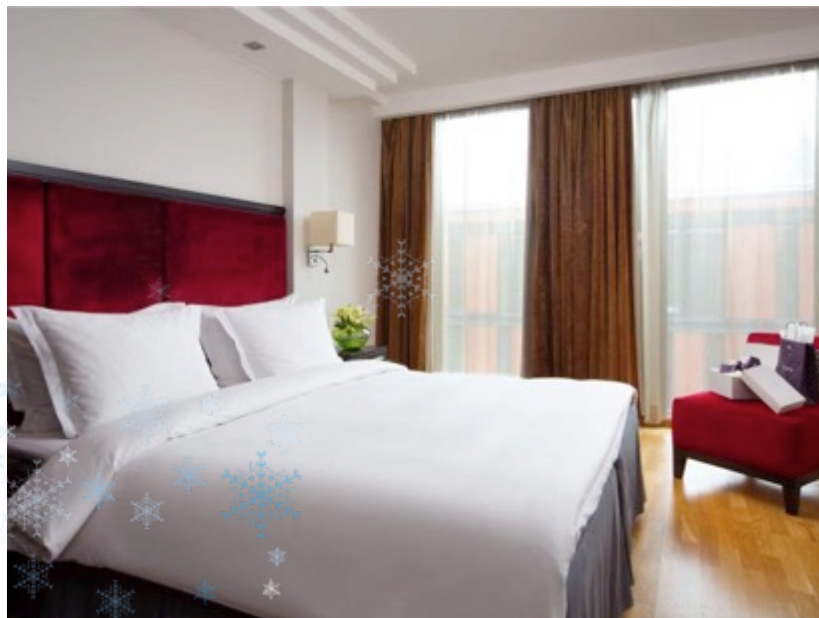

CanCham Christmas

SUPPORTING *Nāc līdzās!*

Radisson **BLU**
ELIZABETE HOTEL, RIGA

*Weekend stay in Radisson Blu
Elizabeth Hotel*